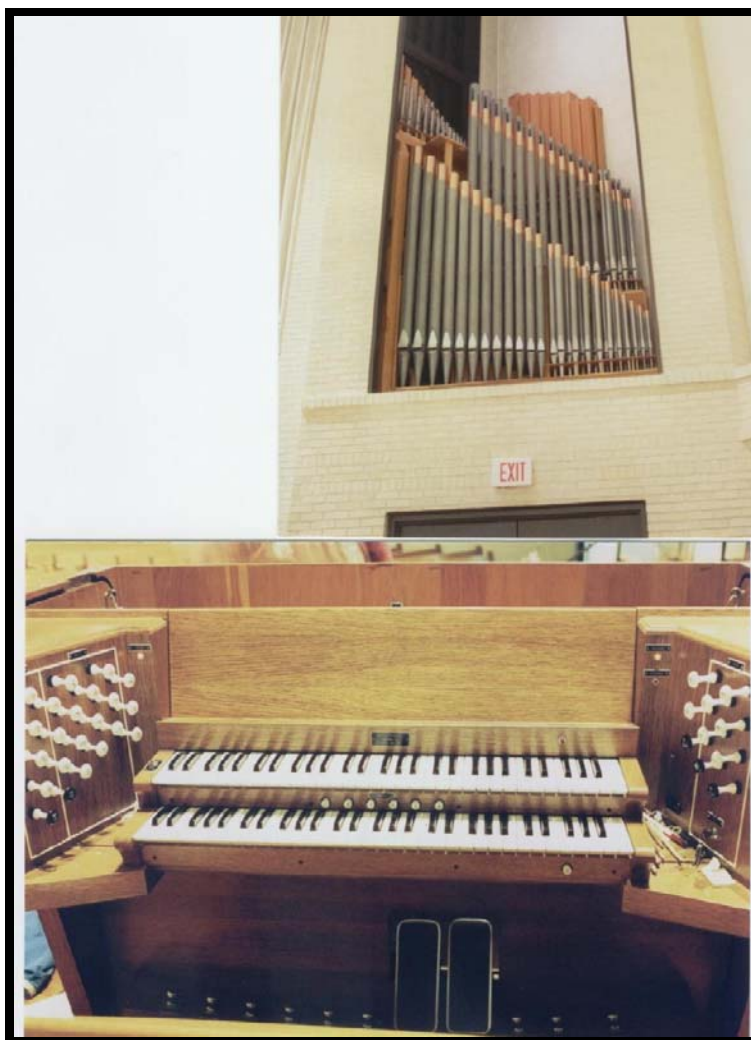

4' Clairon 12

Tremulant

**Octaves Graves**

---

Lifeway Christian Resources- Nashville, TN

1968 II Manual, 23 Rank Wicks Pipe Organ

**Great**

- 8 Principal**
- 8 Gedeckt**
- 4 Principal**
- 4 Spillpfeife**
- 2 Principal**
- IV Mixture**
- 8 Trompette (SW)**