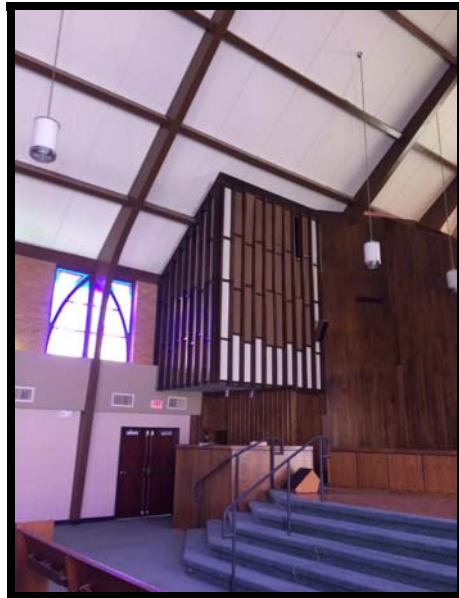

Great

8	Open Diapason	61
8	Bourdon	CH
4	Octave	61
2	Fifteenth	61
III	Mixture	122*

Choir

8	Bourdon	61
8	Flauto Dolce	61
8	Flute Celeste	49