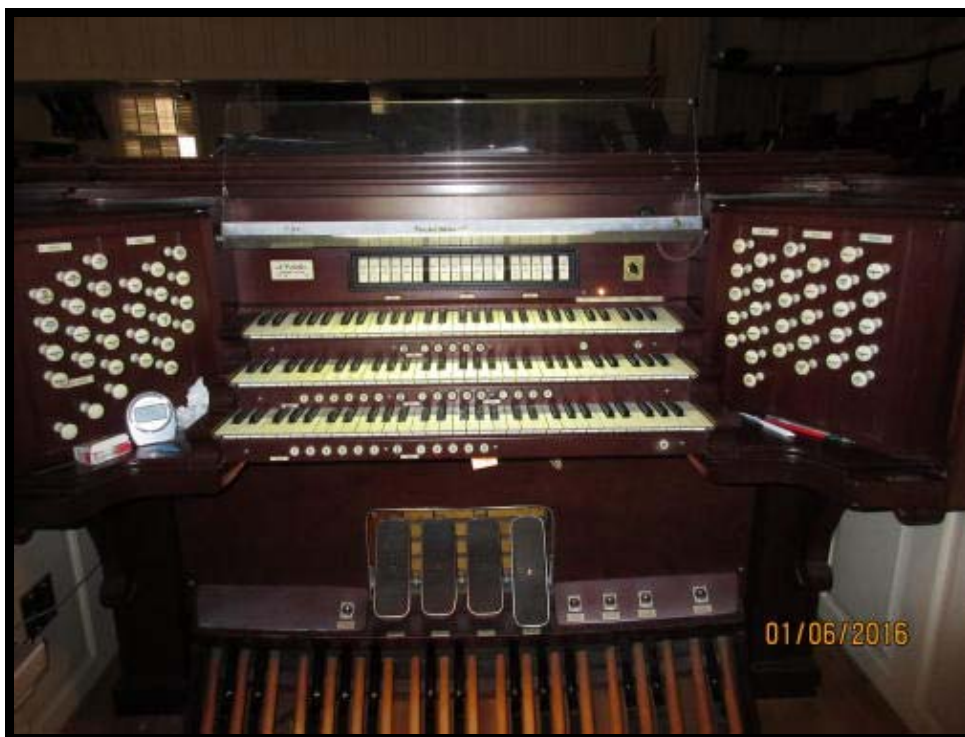

- M.P. Moller 3 Manuel Console Opus 9221, 1959. Was in good working condition when removed from church.