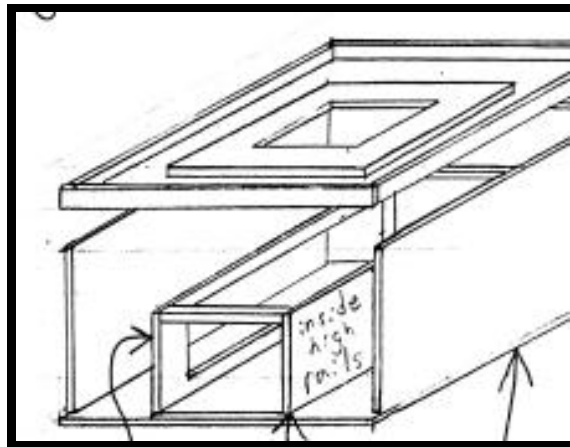

## Bellows

New floating top reservoirs for sale complete with built-in curtain valve, spring rails and springs are included.

Size 18"x24", 7 in stock asking: \$745

Size 24"x30", 6 in stock asking: \$845

Size 36"x48", 3 in stock asking: \$1290