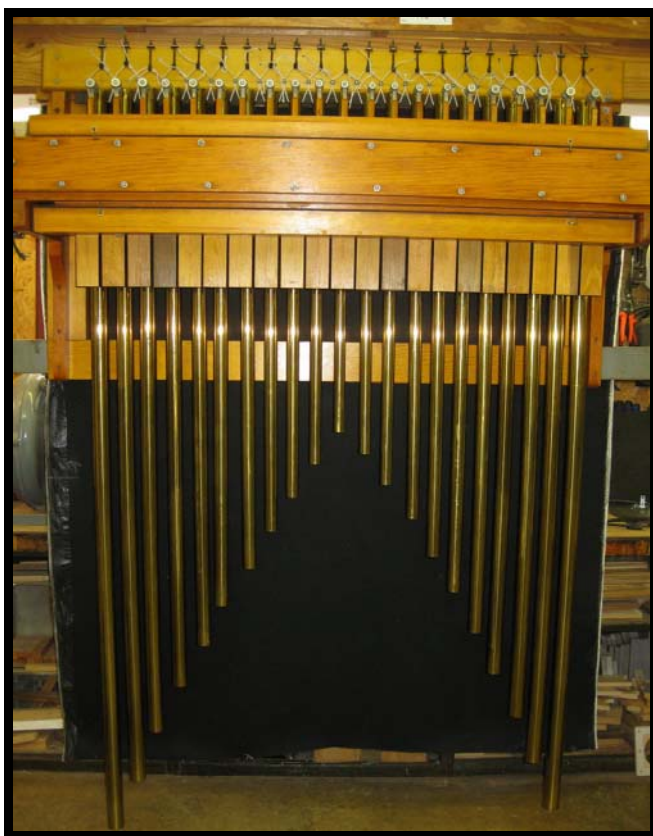

Chime Actions 4 sets available