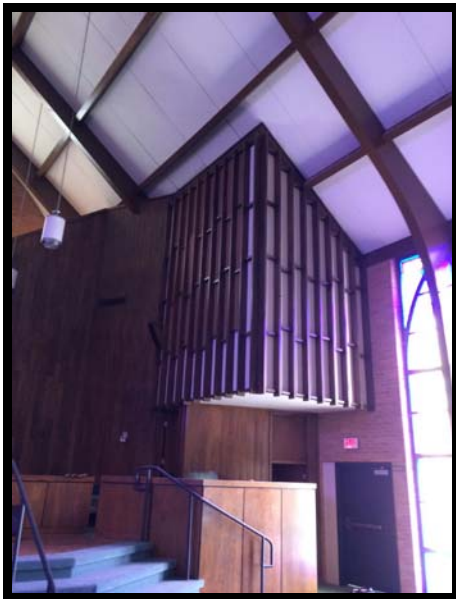

Great

8	Open Diapason	61
8	Bourdon	CH
4	Octave	61
2	Fifteenth	61
III	Mixture	122*

Choir

8	Bourdon	61
8	Flauto Dolce	61
8	Flute Celeste	49